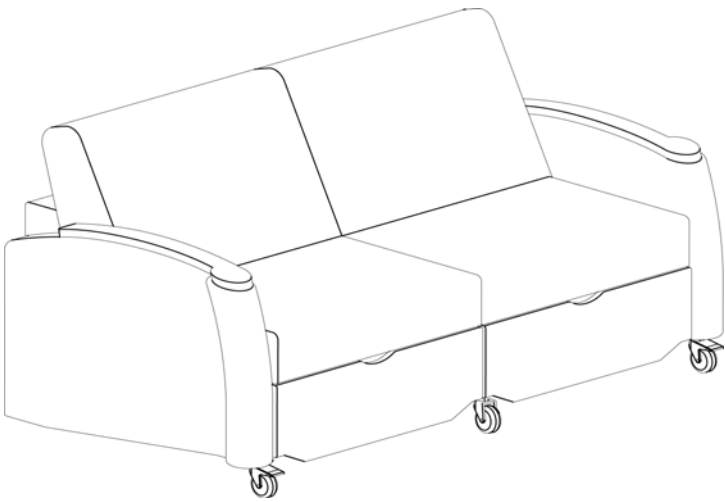

# Tranquility Sleeper

**TR2822**

**Dual Sleeper**

W	71.25	COM (Yds.)	14
D	38	COL (Usable Sq. Ft.)	N/A
H	36	Unit Weight	409
SW	30.5/each	Cubic Feet	84
SD	20.5	Sleeper Seat Depth	48
SH	18	Sleep Area Single	30.5 x 80.5
BH	21	Sleep Area Dual	61.75 x 80.5
AH	26.5	Full Layout	71.25 x 86
		Weight Capacity	500 lbs.

- > Easy to open and close
- > Standard with black urethane arm caps
- > Optional wood arm caps available

NOTE: You will need 48" in front of this unit to pull out the seat and the seat extension to change into a sleeper unit.