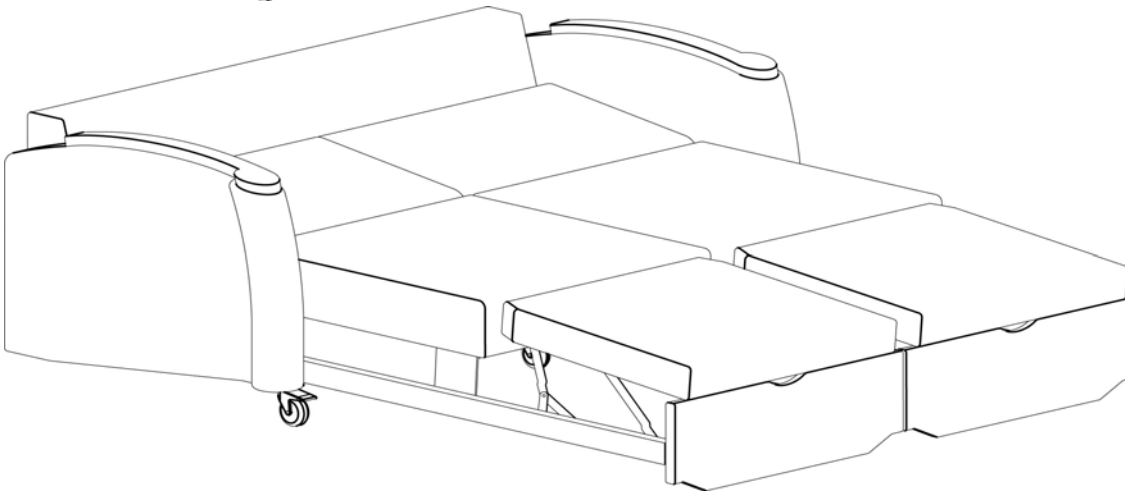

# Tranquility Sleeper

**TR2822**

**Dual Sleeper**

W	71.25	COM (Yds.)	14
D	38	COL (Usable Sq. Ft.)	N/A
H	36	Unit Weight	409
SW	30.5/each	Cubic Feet	84
SD	20.5	Sleeper Seat Depth	48
SH	18	Sleep Area Single	30.5 x 80.5
BH	21	Sleep Area Dual	61.75 x 80.5
AH	26.5	Full Layout	71.25 x 86
		Weight Capacity	500 lbs.

- > Easy to open and close
- > Standard with black urethane arm caps
- > Optional wood arm caps available

NOTE: You will need 48" in front of this unit to pull out the seat and the seat extension to change into a sleeper unit.