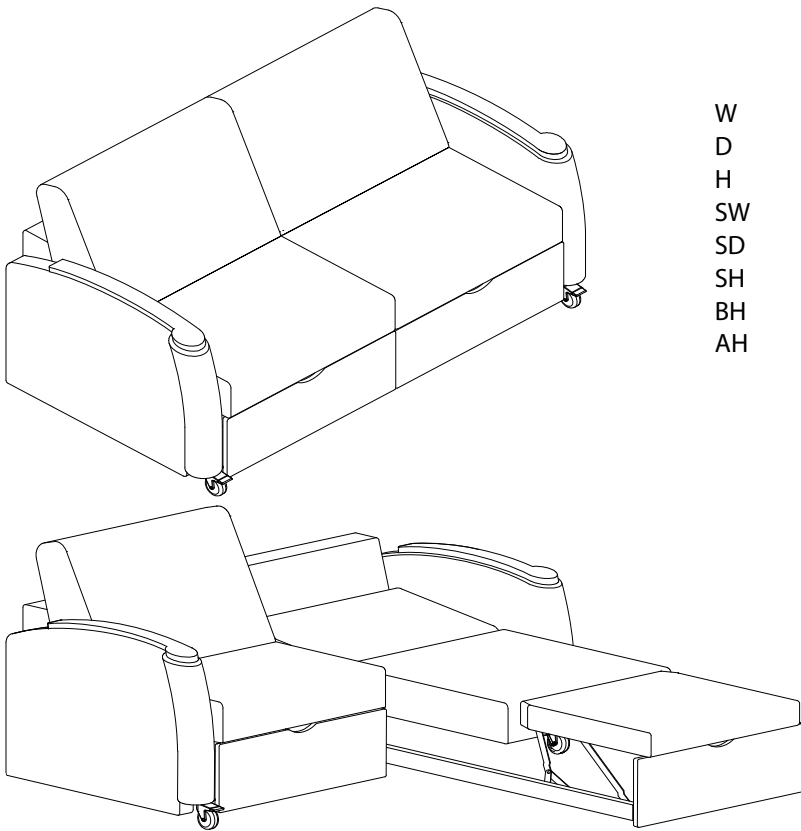

Tranquility Sleeper

TR2821R

Right Side Sleeper/Left Side Drawer (facing)

W	69.25	COM (Yds.)	13
D	38.5	COL (Usable Sq. Ft.)	N/A
H	36	Weight	355
SW	60	Cubic Feet	84
SD	20.25	Weight Capacity	500 lbs.
SH	18	Sleeper Seat Depth	46.25
BH	20	Sleep Area	30 x 79.5
AH	26.5	Full Layout	66.25 x 86

NOTE: You will need 48" in front of this unit to pull out the seat and the seat extension to change into a sleeper unit.