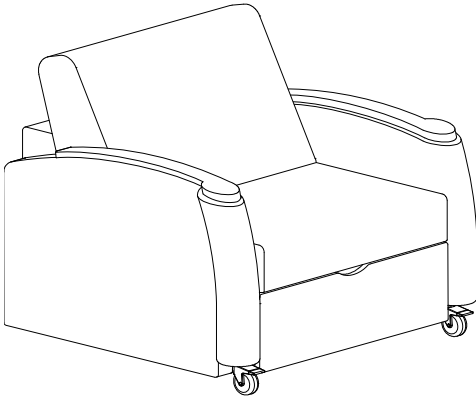

# Tranquility Sleep Chair

**TR2800**  
Sleep Chair

W	39.5	COM (Yds.)	9
D	38.5	COL (Usable Sq. Ft.)	N/A
H	36	Weight	189
SW	30	Cubic Feet	33
SD	20.25	Weight Capacity	500 lbs.
SH	18	Seat Depth (seat extended)	46.25
BH	20	Sleep Area	30 x 79.5
AH	26.5	Full Layout	39.5 x 86

\* NOTE: you will need 48" in front of this unit to pullout the seat and the seat extension to change unit into a sleeper.