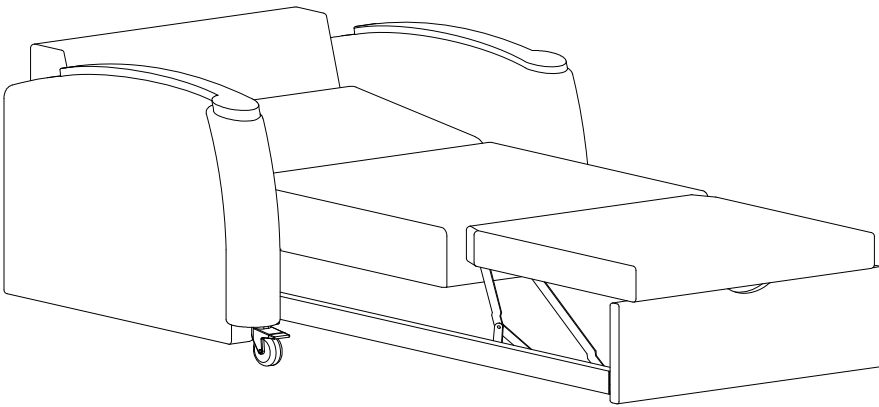

# Tranquility Sleep Chair

**TR2800**  
Sleep Chair

W	39.5	COM (Yds.)	9
D	38.5	COL (Usable Sq. Ft.)	N/A
H	36	Weight	189
SW	30	Cubic Feet	33
SD	20.25	Weight Capacity	500 lbs.
SH	18	Seat Depth (seat extended)	46.25
BH	20	Sleep Area	30 x 79.5
AH	26.5	Full Layout	39.5 x 86

\* NOTE: you will need 48" in front of this unit to pullout the seat and the seat extension to change unit into a sleeper.