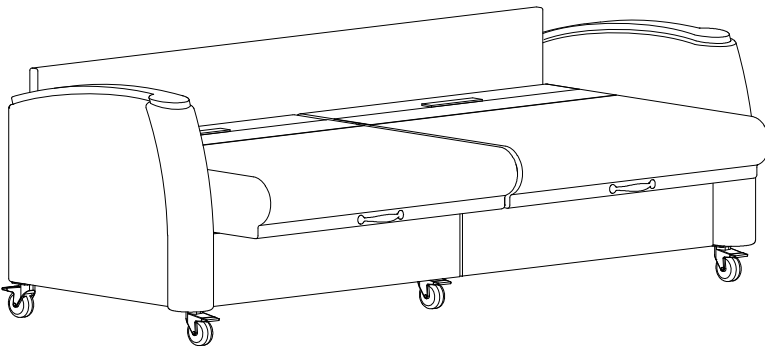

Tranquility Sleeper

TR1970

Sleep Sofa with Drawers

W	79.5
D	30
H	34
SW	70
SD	18
SH	20.25
BH	14.5
AH	28

COM (Yds.)	11
COL (Usable Sq. Ft.)	N/A
Weight	202
Cubic Feet	48
Weight Capacity	500 lbs.
Sleep Area	35.75 x 70
Floor Space	37.5 x 76

Laminate Drawer Front Finishes

042L	Black
222L	Light Maple
233L	Espresso
251L	Golden Maple
274L	Medium Mahogany
431L	Dark Cherry
435L	Classic Cherry

NOTE: You pull the handle on the front of independent seat and slip attached back cushion behind seat to make sleep area. You can pull one or both seats forward. One seat will give a sleep area of 35" x 35-3/4". Both seats will give a sleep area of 35-3/4" x 70".