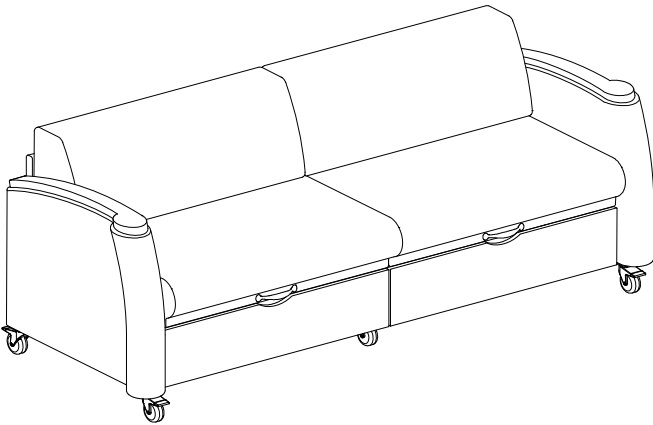

Tranquility Sleeper

TR1970

Sleep Sofa with Drawers

W	79.5
D	30
H	34
SW	70
SD	18
SH	20.25
BH	14.5
AH	28

COM (Yds.)	11
COL (Usable Sq. Ft.)	N/A
Weight	202
Cubic Feet	48
Weight Capacity	500 lbs.
Sleep Area	35.75 x 70
Floor Space	37.5 x 76

Laminate Drawer Front Finishes

042L	Black
222L	Light Maple
233L	Espresso
251L	Golden Maple
274L	Medium Mahogany
431L	Dark Cherry
435L	Classic Cherry

NOTE: You pull the handle on the front of independent seat and slip attached back cushion behind seat to make sleep area. You can pull one or both seats forward. One seat will give a sleep area of 35" x 35-3/4". Both seats will give a sleep area of 35-3/4" x 70".