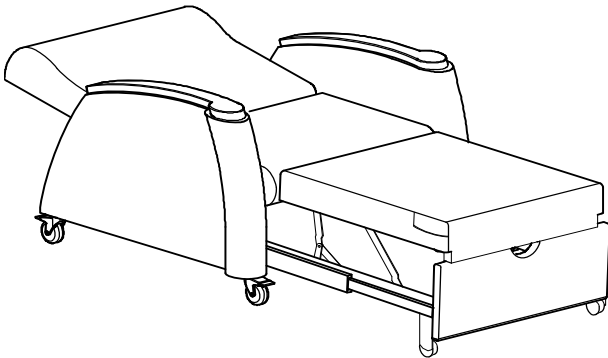

Tranquility Sleep Chair

TR1800
Sleep Chair

W	36.5	COM (Yds.)	8
D	39.75	COL (Usable Sq. Ft.)	N/A
H	34.5	Weight	147
SW	27.25	Cubic Feet	33
SD	20.25	Weight Capacity	500 lbs.
SH	18	Seat Depth with Seat Extension	49.25
BH	18.5	Back Layout to Seat Front	46.5
AH	26	Full Layout	75.5