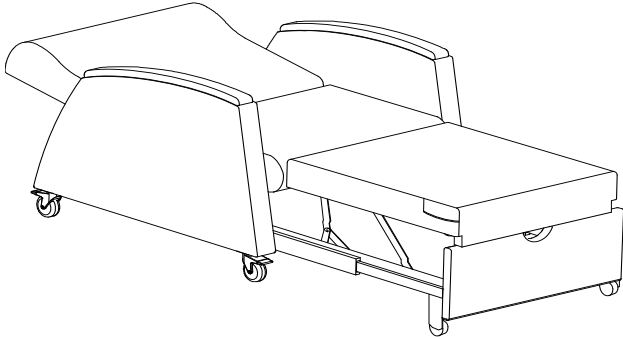

Odeon Sleep Chair

OD1800
Sleep Chair

W	34	COM (Yds.)	8.5
D	39.75	COL (Usable Sq. Ft.)	N/A
H	34.5	Weight	148
SW	27.25	Cubic Feet	36
SD	20.25	Weight Capacity	500 lbs.
SH	18	Seat depth with seat extension	49.25
BH	18.5	Back layout to seat front	46.5
AH	26	Full Layout	75.5