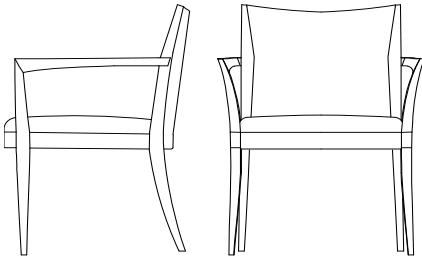

Navara Collection

NV01U

Guest Chair with Upholstered back

W	25	COM (Yds.)	1.5
D	23.25	COL (Usable Sq. Ft.)	19
H	31.75	Weight	26
SW	19.5	Cubic Feet	14
SD	18.25	Weight Capacity	300 lbs.
SH	18.5		
BH	14		
AH	25.75		