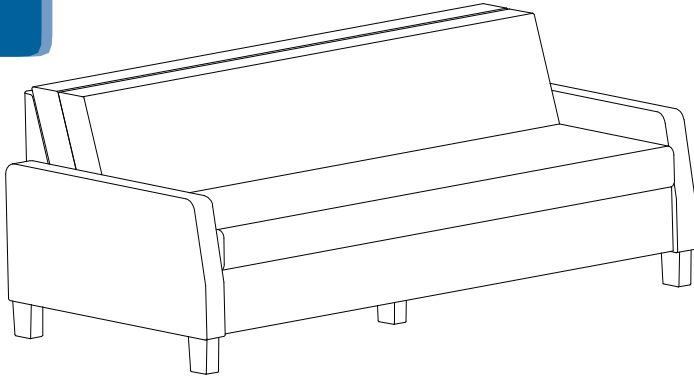

Sleep Sofa

Max

MX1176UF

Sleep Sofa with Upholstered Front Panel

Standard Product Information

- > Upholstered arms
- > Wood legs
- > Fully Upholstered front panel
- > Bariatric Rated
- > All interior wood is "California Carb Compliant"
- > Back cushion conveniently unfolds so that you do not sleep on the same surface as you sit
- > "HR" High Resiliency Seat & Back Foam (CAL 117-2013 Certified)
- > Interior frame construction - double walled construction grade plywood CNC cut and puzzle jointed together
- > Heavy Duty Steel rails span entire seat frame/arm to arm; connection of steel rails to arms is bolted into metal insert nuts

Dimensions

Width	76.5"	Sleep Area	32" x 70"
Depth	35.5"	Floor Space	35.5" x 76.5"
Height	30.5"	Weight Capacity	750 lbs.
Seat Width	70"	COM (Yds.)	13
Seat Depth	21.5"	Weight	213 lbs.
Seat Height	18.5"	Cubic Feet	44
Back Height	13.5"		
Arm Height	22.5"		