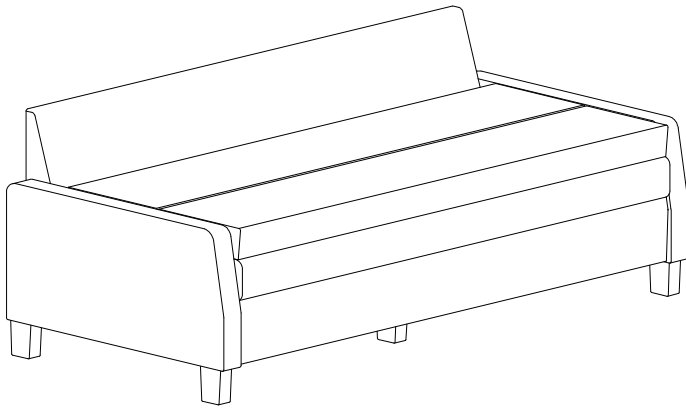

Sleep Sofa

Max

MX1176UF

Sleep Sofa with Upholstered Front Panel

Standard Product Information

- > Upholstered arms
- > Wood legs
- > Fully Upholstered front panel
- > Bariatric Rated
- > All interior wood is "California Carb Compliant"
- > Back cushion conveniently unfolds so that you do not sleep on the same surface as you sit
- > "HR" High Resiliency Seat & Back Foam (CAL 117-2013 Certified)
- > Interior frame construction - double walled construction grade plywood CNC cut and puzzle jointed together
- > Heavy Duty Steel rails span entire seat frame/arm to arm; connection of steel rails to arms is bolted into metal insert nuts

Dimensions

Width	76.5"	Sleep Area	32" x 70"
Depth	35.5"	Floor Space	35.5" x 76.5"
Height	30.5"	Weight Capacity	750 lbs.
Seat Width	70"	COM (Yds.)	13
Seat Depth	21.5"	Weight	213 lbs.
Seat Height	18.5"	Cubic Feet	44
Back Height	13.5"		
Arm Height	22.5"		