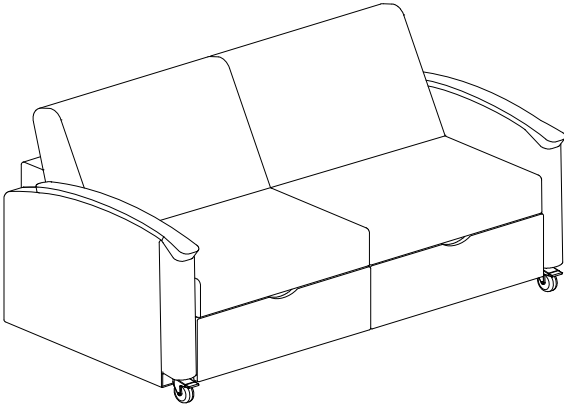

Harmony Sleeper

HA2821R

Closed Arm

Right Side Sleeper/Left Side Drawer (facing)

W	68	COM (Yds.)	13
D	38.5	COL (Usable Sq. Ft.)	N/A
H	36	Weight	351
SW	60	Cubic Feet	84
SD	20.25	Weight Capacity	500 lbs.
SH	18	Sleeper Seat Depth	46.25
BH	20	Sleep Area	30 x 79.5
AH	26.5	Full Layout	66.25 x 86

NOTE: You will need 48" in front of this unit to pull out the seat and the seat extension to change into a sleeper unit.