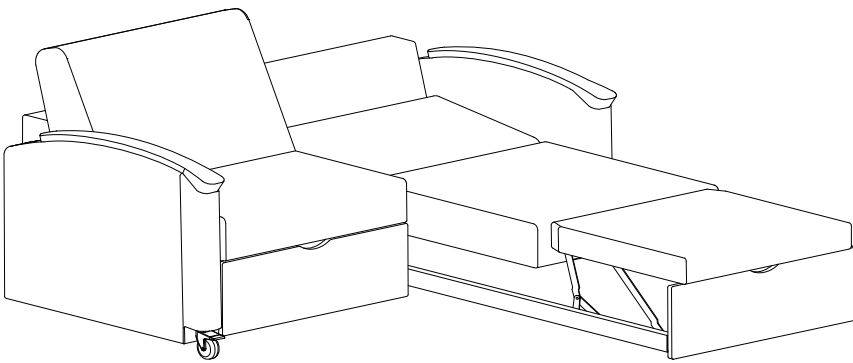

Harmony Sleeper

HA2821R

Closed Arm

Right Side Sleeper/Left Side Drawer (facing)

W	68	COM (Yds.)	13
D	38.5	COL (Usable Sq. Ft.)	N/A
H	36	Weight	351
SW	60	Cubic Feet	84
SD	20.25	Weight Capacity	500 lbs.
SH	18	Sleeper Seat Depth	46.25
BH	20	Sleep Area	30 x 79.5
AH	26.5	Full Layout	66.25 x 86

NOTE: You will need 48" in front of this unit to pull out the seat and the seat extension to change into a sleeper unit.