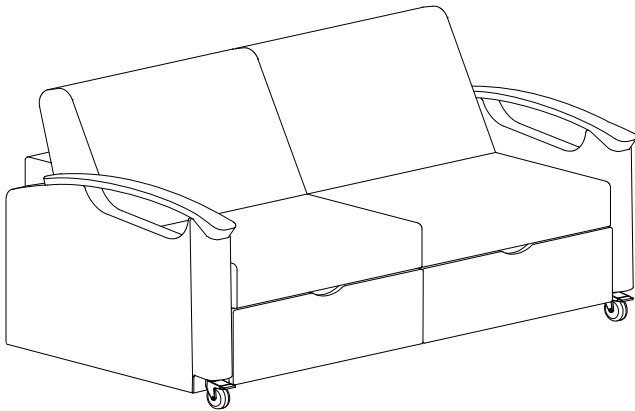

# Harmony Sleeper

## HA2821OAR

Open Arm

Right Side Sleeper/Left Side Drawer (facing)

W	68	COM (Yds.)	13
D	38.5	COL (Usable Sq. Ft.)	N/A
H	36	Weight	354
SW	60	Cubic Feet	84
SD	20.25	Weight Capacity	500 lbs.
SH	18	Sleeper Seat Depth	46.25
BH	20	Sleep Area	30 x 79.5
AH	26.5	Full Layout	66.25 x 86

- > Easy to open and close
- > Standard with black urethane arm caps
- > Optional wood arm caps available

NOTE: You will need 48" in front of this unit to pull out the seat and the seat extension to change into a sleeper unit.