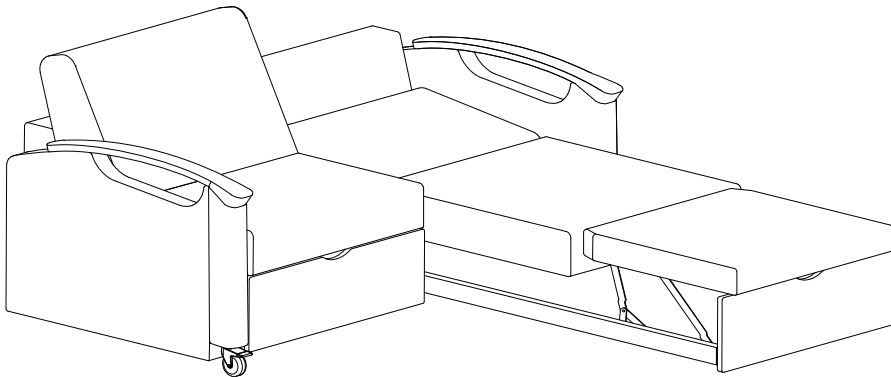

# Harmony Sleeper

## HA2821OAR

Open Arm

Right Side Sleeper/Left Side Drawer (facing)

W	68	COM (Yds.)	13
D	38.5	COL (Usable Sq. Ft.)	N/A
H	36	Weight	354
SW	60	Cubic Feet	84
SD	20.25	Weight Capacity	500 lbs.
SH	18	Sleeper Seat Depth	46.25
BH	20	Sleep Area	30 x 79.5
AH	26.5	Full Layout	66.25 x 86

NOTE: You will need 48" in front of this unit to pull out the seat and the seat extension to change into a sleeper unit.