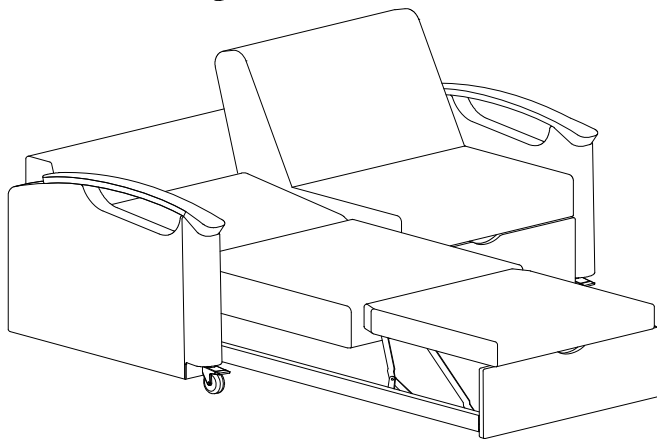

# Harmony Sleeper

## HA2821OAL

Open Arm

Left Side Sleeper/Right Side Drawer (facing)

W	68	COM (Yds.)	13
D	38.5	COL (Usable Sq. Ft.)	N/A
H	36	Weight	354
SW	60	Cubic Feet	84
SD	20.25	Weight Capacity	500 lbs.
SH	18	Sleeper Seat Depth	46.25
BH	20	Sleep Area	30 x 79.5
AH	26.5	Full Layout	66.25 x 86