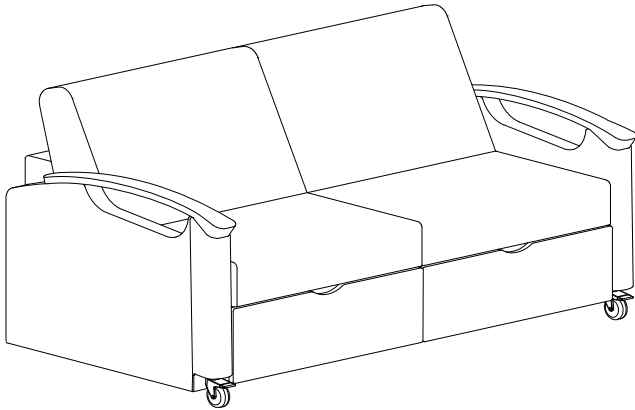

# Harmony Sleeper

## HA2821OAL

Open Arm

Left Side Sleeper/Right Side Drawer (facing)

W	68	COM (Yds.)	13
D	38.5	COL (Usable Sq. Ft.)	N/A
H	36	Weight	354
SW	60	Cubic Feet	84
SD	20.25	Weight Capacity	500 lbs.
SH	18	Sleeper Seat Depth	46.25
BH	20	Sleep Area	30 x 79.5
AH	26.5	Full Layout	66.25 x 86

- > Easy to open and close
- > Standard with black urethane arm caps
- > Optional wood arm caps available

NOTE: You will need 48" in front of this unit to pull out the seat and the seat extension to change into a sleeper unit.