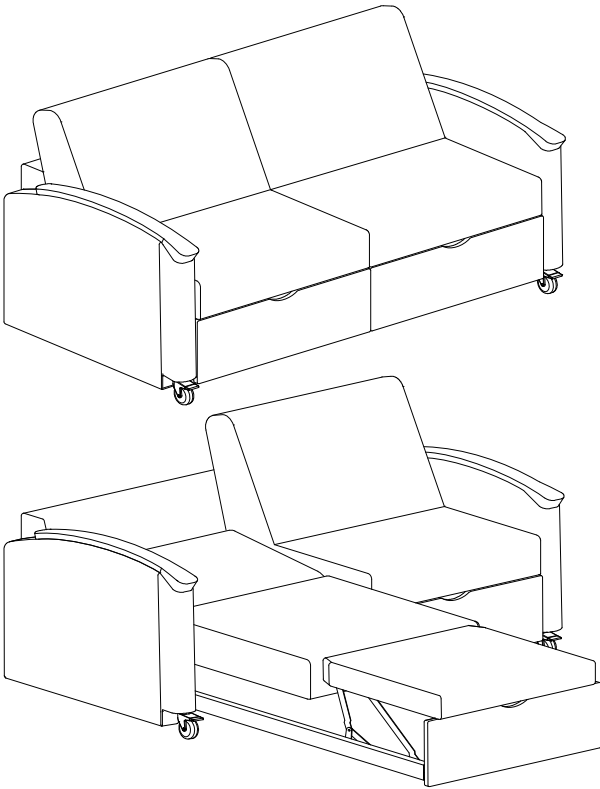

Harmony Sleeper

HA2821L

Closed Arm

Left Side Sleeper/Right Side Drawer

W	68	COM (Yds.)	13
D	38.5	COL (Usable Sq. Ft.)	N/A
H	36	Weight	354
SW	60	Cubic Feet	84
SD	20.25	Weight Capacity	500 lbs.
SH	18	Sleeper Seat Depth	46.25
BH	20	Sleep Area	30 x 79.5
AH	26.5	Full Layout	66.25 x 86

NOTE: You will need 48" in front of this unit to pull out the seat and the seat extension to change into a sleeper unit.