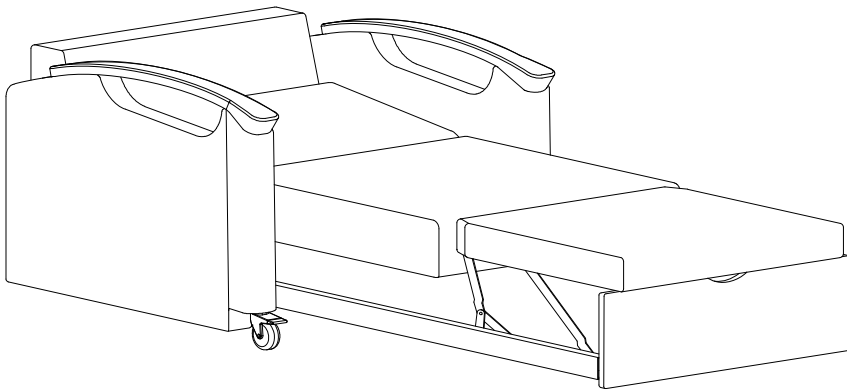

Harmony Sleep Chair

HA28000A

Sleep Chair with Open Arm

W	38	COM (Yds.)	9
D	38.5	COL (Usable Sq. Ft.)	N/A
H	36	Weight	212
SW	30	Cubic Feet	33
SD	20.25	Weight Capacity	500 lbs.
SH	18	Seat Depth (seat extended)	46.25
BH	20	Sleep Area	30 x 79.5
AH	26.5	Full Layout	36.25 x 86

* NOTE: you will need 48" in front of this unit to pullout the seat and the seat extension to change unit into a sleeper.