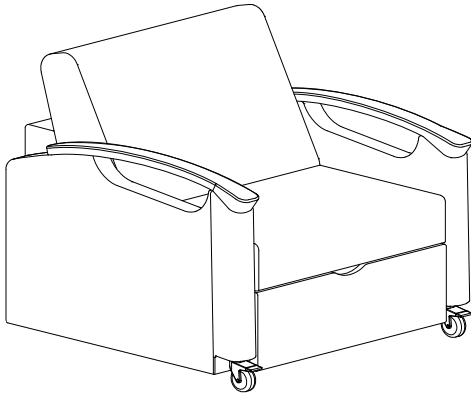

Harmony Sleep Chair

HA28000A

Sleep Chair with Open Arm

W	38	COM (Yds.)	9
D	38.5	COL (Usable Sq. Ft.)	N/A
H	36	Weight	212
SW	30	Cubic Feet	33
SD	20.25	Weight Capacity	500 lbs.
SH	18	Seat Depth (seat extended)	46.25
BH	20	Sleep Area	30 x 79.5
AH	26.5	Full Layout	36.25 x 86

* NOTE: you will need 48" in front of this unit to pullout the seat and the seat extension to change unit into a sleeper.