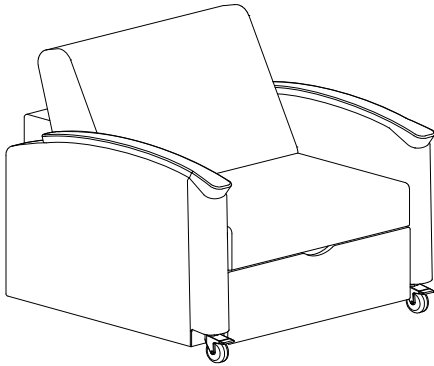

# Harmony Sleep Chair

**HA2800**  
Sleep Chair

W	38	COM (Yds.)	9
D	38.5	COL (Usable Sq. Ft.)	N/A
H	36	Weight	190
SW	30	Cubic Feet	33
SD	20.25	Weight Capacity	500 lbs.
SH	18	Seat Depth (seat extended)	46.25
BH	20	Sleep Area	30 x 79.5
AH	26.5	Full Layout	38 x 86

\* NOTE: you will need 48" in front of this unit to pullout the seat and the seat extension to change unit into a sleeper.