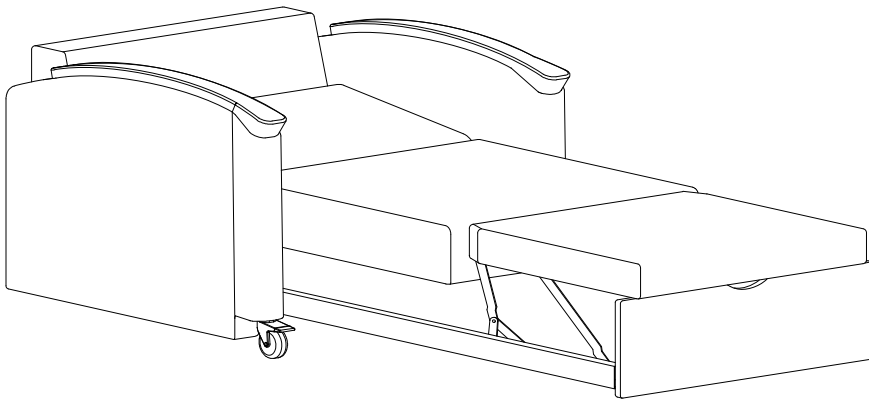

# Harmony Sleep Chair

**HA2800**  
Sleep Chair

W	38	COM (Yds.)	9
D	38.5	COL (Usable Sq. Ft.)	N/A
H	36	Weight	190
SW	30	Cubic Feet	33
SD	20.25	Weight Capacity	500 lbs.
SH	18	Seat Depth (seat extended)	46.25
BH	20	Sleep Area	30 x 79.5
AH	26.5	Full Layout	38 x 86

\* NOTE: you will need 48" in front of this unit to pullout the seat and the seat extension to change unit into a sleeper.