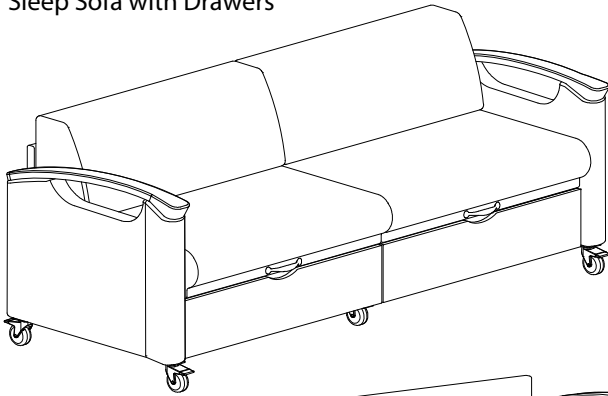

Harmony Sleeper

HA19700A

Open Arm
Sleep Sofa with Drawers

W	78	COM (Yds.)	11
D	30	COL (Usable Sq. Ft.)	N/A
H	34	Weight	202
SW	70	Cubic Feet	48
SD	18	Weight Capacity	500 lbs.
SH	20.25	Sleep Area	35.75 x 70
BH	14.5	Floor Space	37.5 x 78
AH	28	Weight Capacity	500 lbs.

NOTE: You pull the handle on the front of independent seat and slip attached back cushion behind seat to make sleep area. You can pull one or both seats forward. One seat will give a sleep area of 35" x 35-3/4". Both seats will give a sleep area of 35-3/4" x 70".