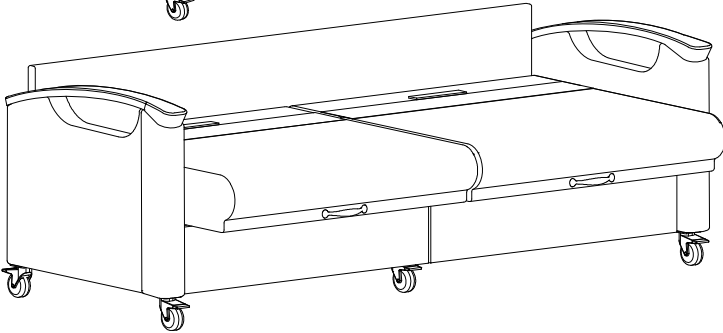

Harmony Sleeper

HA19700A

Open Arm
Sleep Sofa with Drawers

W	78	COM (Yds.)	11
D	30	COL (Usable Sq. Ft.)	N/A
H	34	Weight	202
SW	70	Cubic Feet	48
SD	18	Weight Capacity	500 lbs.
SH	20.25	Sleep Area	35.75 x 70
BH	14.5	Floor Space	37.5 x 78
AH	28	Weight Capacity	500 lbs.

NOTE: You pull the handle on the front of independent seat and slip attached back cushion behind seat to make sleep area. You can pull one or both seats forward. One seat will give a sleep area of 35" x 35-3/4". Both seats will give a sleep area of 35-3/4" x 70".