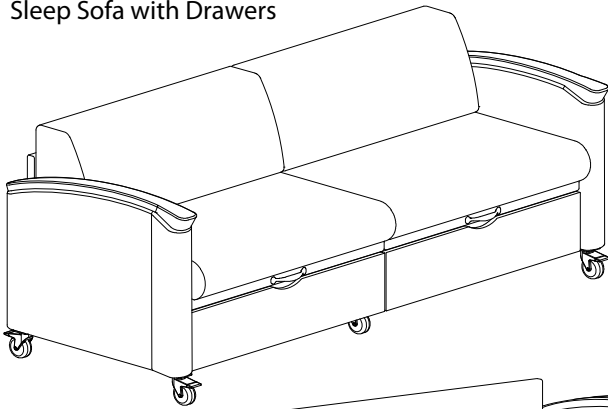

Harmony Sleeper

HA1970

Closed Arm

Sleep Sofa with Drawers

W	78	COM (Yds.)	11
D	30	COL (Usable Sq. Ft.)	N/A
H	34	Weight	202
SW	70	Cubic Feet	48
SD	18	Weight Capacity	500 lbs.
SH	20.25	Sleep Area	35.75 x 70
BH	14.5	Floor Space	37.5 x 78
AH	28	Weight Capacity	500 lbs.

NOTE: You pull the handle on the front of independent seat and slip attached back cushion behind seat to make sleep area. You can pull one or both seats forward. One seat will give a sleep area of 35" x 35-3/4". Both seats will give a sleep area of 35-3/4" x 70".