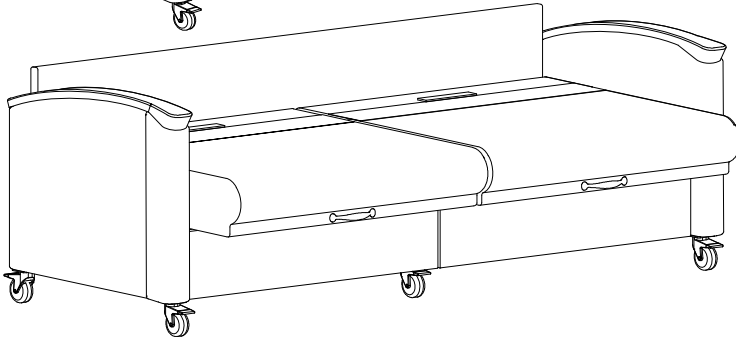

## HA1970

Closed Arm

Sleep Sofa with Drawers

W	78
D	30
H	34
SW	70
SD	18
SH	20.25
BH	14.5
AH	28

COM (Yds.)	11
COL (Usable Sq. Ft.)	N/A
Weight	202
Cubic Feet	48
Weight Capacity	500 lbs.
Sleep Area	35.75 x 70
Floor Space	37.5 x 78