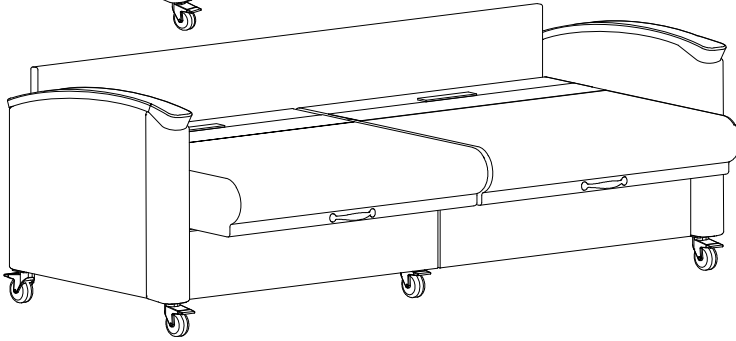

Harmony Sleeper

HA1970

Closed Arm

Sleep Sofa with Drawers

W	78	COM (Yds.)	11
D	30	COL (Usable Sq. Ft.)	N/A
H	34	Weight	202
SW	70	Cubic Feet	48
SD	18	Weight Capacity	500 lbs.
SH	20.25	Sleep Area	35.75 x 70
BH	14.5	Floor Space	37.5 x 78
AH	28	Weight Capacity	500 lbs.

NOTE: You pull the handle on the front of independent seat and slip attached back cushion behind seat to make sleep area. You can pull one or both seats forward. One seat will give a sleep area of 35" x 35-3/4". Both seats will give a sleep area of 35-3/4" x 70".