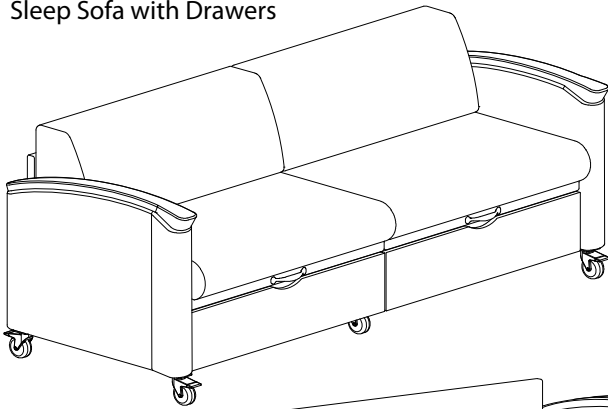

# Harmony Sleeper

## HA1970

Closed Arm

Sleep Sofa with Drawers

W	78
D	30
H	34
SW	70
SD	18
SH	20.25
BH	14.5
AH	28

COM (Yds.)	11
COL (Usable Sq. Ft.)	N/A
Weight	202
Cubic Feet	48
Weight Capacity	500 lbs.
Sleep Area	35.75 x 70
Floor Space	37.5 x 78