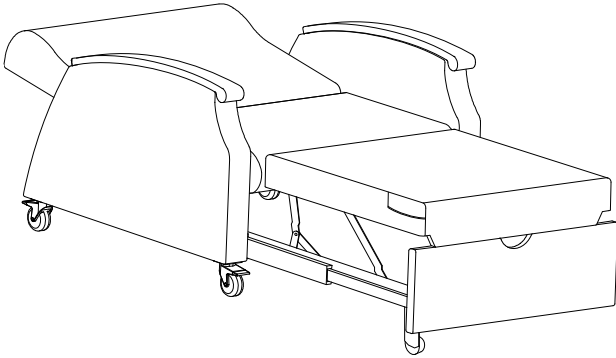

Florin Sleep Chair

FL1800 Sleep Chair

W	34	COM (Yds.)	8
D	39.75	COL (Usable Sq. Ft.)	N/A
H	34.5	Weight	152
SW	27.25	Cubic Feet	36
SD	20.25	Weight Capacity	500 lbs.
SH	18	Fully Reclined Position	75.5
BH	18.5		
AH	26		