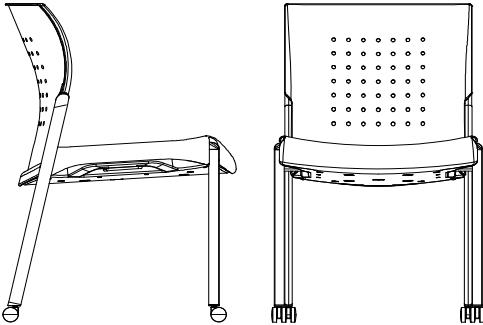

Conceive Collection

CO10C

Stacking Armless Chair with Casters
Perforated Plastic Back/Upholstered Seat

W	21	COM (Yds.)	1
D	23	COL (Usable Sq. Ft.)	8
H	34	Weight	30
SW	19	Cubic Feet	14
SD	18.5	Weight Capacity	300 lbs.
SH	19		
BH	16.75		
AH	N/A		

- > Stacks up to five high
- > Black perforated polypropylene back
- > Black or platinum metal frame
- > Upholstered seat features high density foam

Finishes

042	Black
201	Platinum