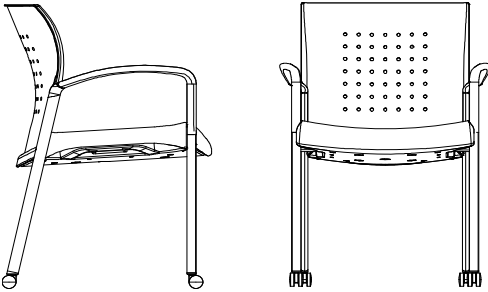

Conceive Collection

CO10AC

Stacking chair with arms and casters
Perforated Plastic Back/Upholstered Seat

W	24	COM (Yds.)	1
D	23	COL (Usable Sq. Ft.)	8
H	34	Weight	32
SW	19	Cubic Feet	14
SD	18.5	Weight Capacity	300 lbs.
SH	19		
BH	16.75		
AH	25		

- > Stacks up to five high
- > Black perforated polypropylene back
- > Black or platinum metal frame
- > Upholstered seat features high density foam

Finishes

042	Black
201	Platinum