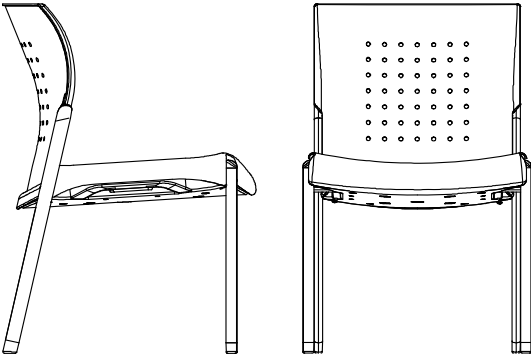

Conceive Collection

CO10

Stacking Armless Chair

Perforated Plastic Back/Upholstered Seat

W	21	COM (Yds.)	1
D	23	COL (Usable Sq. Ft.)	8
H	33	Weight	25
SW	19	Cubic Feet	14
SD	18.5	Weight Capacity	300 lbs.
SH	18		
BH	16.75		
AH	N/A		

- > Stacks up to five high
- > Black perforated polypropylene back
- > Black or platinum metal frame
- > Upholstered seat features high density foam
- > Ganging brackets available

Finishes

042	Black
201	Platinum