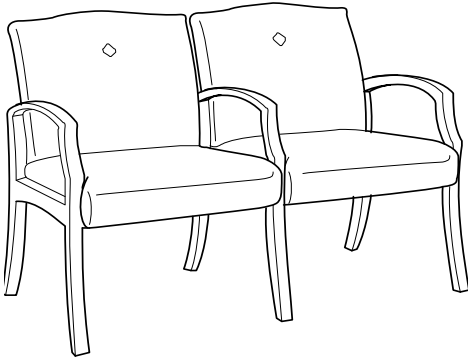

Communique Collection

CM20

2 Seat Guest

W	44.5	COM (Yds.)	3.5
D	26	COL (Usable Sq. Ft.)	44
H	34.5	Weight	54
SW	20	Cubic Feet	33
SD	18.5	Weight Capacity	300 lbs. per seat
SH	18.5		
BH	15.75		
AH	25.25		

- > European beech frame with solid mortise and tenon construction
- > High quality synthetic seat webbing
- > Antimicrobial catalyzed varnish wood finish
- > Clean out between seat and back
- > Heavy wood frame seat understructure