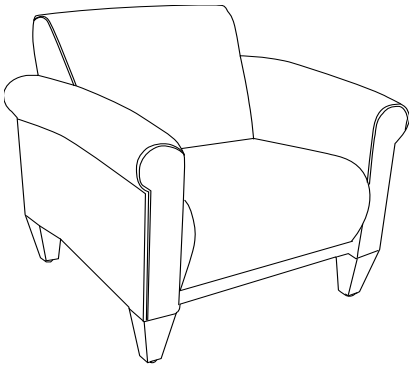

Camden Park Collection

BACL10

Lounge Chair with Matching Welt

| | | | |
|----|-------|----------------------|----------|
| W | 33 | COM (Yds.) | 5 |
| D | 33 | COL (Usable Sq. Ft.) | 82 |
| H | 31 | Weight | 62 |
| SW | 22 | Cubic Feet | 26 |
| SD | 20.5 | Weight Capacity | 300 lbs. |
| SH | 18.5 | | |
| BH | 15 | | |
| AH | 25.25 | | |

- > Solid hardwood frame construction
- > Joints are double doweled, corner block, glued, and screwed
- > Standard with wood feet and upholstered arms
- > Textiles are hand-tailored over 100% Polyurethane foam that meets CAL 117 standards