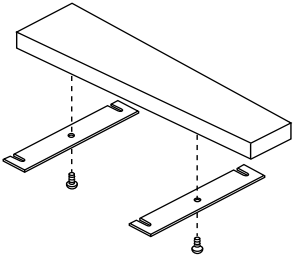

Ganging Tables

* Compatible with Companion and Gratzi Series

93288

Small Ganging Table Bracket

W	4	Weight	3
D	16.25	Cubic Feet	1
H	16.5		

Thermofoil Ganging TableTop Finishes

042T	Black
222T	Light Maple
251T	Golden Maple
274T	Medium Mahogany
431T	Dark Cherry
435T	Classic Cherry