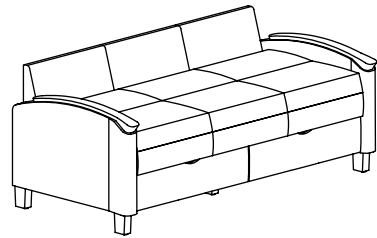

harmony

sleeper series

ha1170ud
legs :: 829 baroque
fabric :: cf stinson criss cross in graystone

- Standard with Black Urethane Arm Caps
- Standard with Wood Legs
- Upholstered Front Panel
- Optional Wood Arm Caps
- 500 lb Weight Capacity
- Back Cushion Unfolds
- High Resiliency Seat & Back Foam
- Easy to Open & Close Sleep Chairs
- 3 Position Sleep Chairs | Chair, Chaise, Bed

knú[®]
CONTRACT

L A **Z** B O Y[®]
CONTRACT FURNITURE

harmony series sofas

HA1170UF - Sleep Sofa with Upholstered Front - Standard with Wood Legs

W	D	H	SW	SD	SH	BH	AH	Weight	Cubic Feet	COM
78	37	30.5	70	21.5	18.5	13.5	27.5	222	58	14

HA1170UD - Sleep Sofa with Upholstered Front with Drawers - Standard with Wood Legs

W	D	H	SW	SD	SH	BH	AH	Weight	Cubic Feet	COM
78	37	30.5	70	21.5	18.5	13.5	27.5	222	58	14

HA1170LF - Sleep Sofa with Thermofoil Front - Standard with Wood Legs

W	D	H	SW	SD	SH	BH	AH	Weight	Cubic Feet	COM
78	37	30.5	70	21.5	18.5	13.5	27.5	222	58	14

HA1170LD - Sleep Sofa with Thermofoil Front with Drawers - Standard with Wood Legs

W	D	H	SW	SD	SH	BH	AH	Weight	Cubic Feet	COM
78	37	30.5	70	21.5	18.5	13.5	27.5	222	58	14