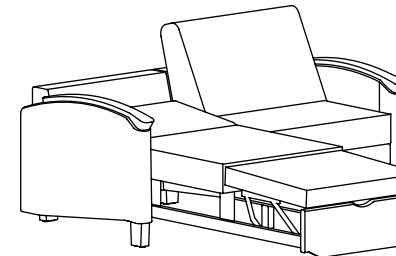

HA2821L | Left Side Sleeper/Right Side Drawer - Standard with Wood Legs

W	D	H	SW	SD	SH	BH	AH	Weight	Cubic Feet	COM
70	38	36.5	61	21.5	18.5	21	27	354	84	13