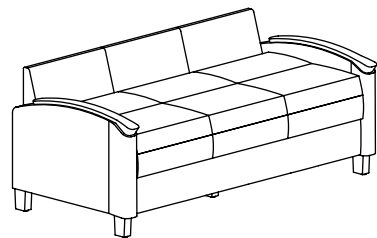

harmony

sleeper series

ha1170ud
legs :: 829 baroque
fabric :: cf stinson criss cross in graystone

- Standard with Black Urethane Arm Caps
- Standard with Wood Legs
- Upholstered Front Panel
- Optional Wood Arm Caps
- 500 lb Weight Capacity
- Back Cushion Unfolds
- High Resiliency Seat & Back Foam
- Easy to Open & Close Sleep Chairs
- 3 Position Sleep Chairs | Chair, Chaise, Bed

knú[®]
CONTRACT

L A **Z** B O Y[®]
CONTRACT FURNITURE

harmony series sofas

HA1170UF - Sleep Sofa with Upholstered Front - Standard with Wood Legs

W	D	H	SW	SD	SH	BH	AH	Weight	Cubic Feet	COM
78	37	30.5	70	21.5	18.5	13.5	27.5	222	58	14

HA1170UD - Sleep Sofa with Upholstered Front with Drawers - Standard with Wood Legs

W	D	H	SW	SD	SH	BH	AH	Weight	Cubic Feet	COM
78	37	30.5	70	21.5	18.5	13.5	27.5	222	58	14

HA1170LF - Sleep Sofa with Thermofoil Front - Standard with Wood Legs

W	D	H	SW	SD	SH	BH	AH	Weight	Cubic Feet	COM
78	37	30.5	70	21.5	18.5	13.5	27.5	222	58	14

HA1170LD - Sleep Sofa with Thermofoil Front with Drawers - Standard with Wood Legs

W	D	H	SW	SD	SH	BH	AH	Weight	Cubic Feet	COM
78	37	30.5	70	21.5	18.5	13.5	27.5	222	58	14