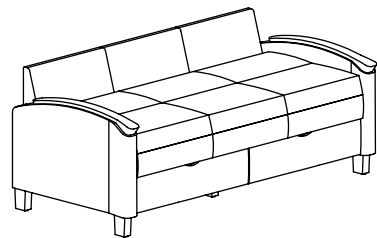

HA1170LD - Sleep Sofa with Thermofoil Front with Drawers - Standard with Wood Legs

W	D	H	SW	SD	SH	BH	AH	Weight	Cubic Feet	COM
78	37	30.5	70	21.5	18.5	13.5	27.5	222	58	14

Note: 48" in front of these units is needed to pull out the seat and the seat extension in order to convert into a sleeper.