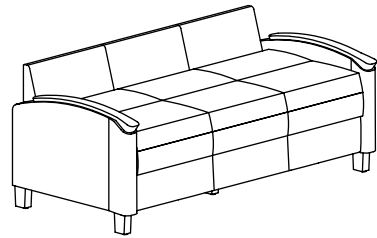

harmony

sleeper series

ha1170ud
legs :: 829 baroque
fabric :: cf stinson criss cross in graystone

- Standard with Black Urethane Arm Caps
- Standard with Wood Legs
- Upholstered Front Panel
- Optional Wood Arm Caps
- 500 lb Weight Capacity
- Back Cushion Unfolds
- High Resiliency Seat & Back Foam
- Easy to Open & Close Sleep Chairs
- 3 Position Sleep Chairs | Chair, Chaise, Bed

knú[®]
CONTRACT

L A **Z** B O Y[®]
CONTRACT FURNITURE

harmony series sofas

HA1170UF - Sleep Sofa with Upholstered Front - Standard with Wood Legs

W	D	H	SW	SD	SH	BH	AH	Weight	Cubic Feet	COM
78	37	30.5	70	21.5	18.5	13.5	27.5	222	58	14

HA1170UD - Sleep Sofa with Upholstered Front with Drawers - Standard with Wood Legs

W	D	H	SW	SD	SH	BH	AH	Weight	Cubic Feet	COM
78	37	30.5	70	21.5	18.5	13.5	27.5	222	58	14

HA1170LF - Sleep Sofa with Thermofoil Front - Standard with Wood Legs

HA2822 | Dual Sleeper - Standard with Wood Legs

W	D	H	SW	SD	SH	BH	AH	Weight	Cubic Feet	COM
70	38	36.5	61	21.5	18.5	21	27	408	84	14

HA3900 | 46" Sleep Chair - Standard with Wood Legs

W	D	H	SW	SD	SH	BH	AH	Weight	Cubic Feet	COM
56.5	38	36.5	46	21	18.5	21	27	241	39	10